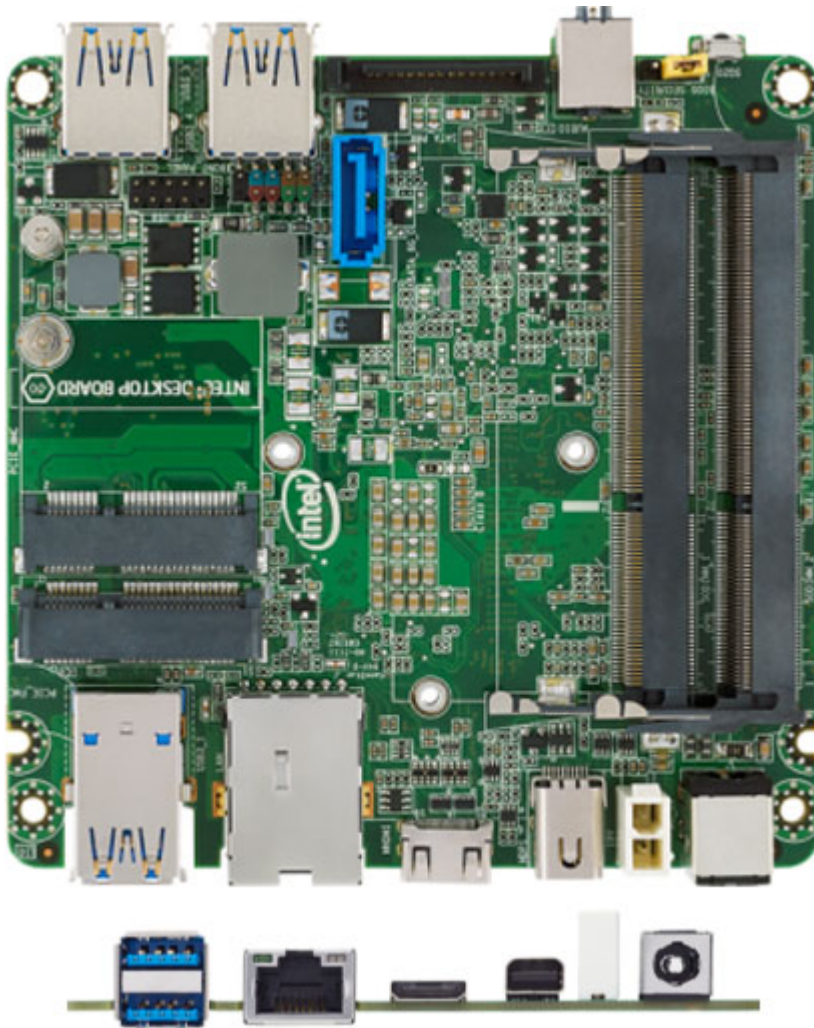

349.00 EUR
incl. 19% VAT, plus [shipping](#)

- Intel Core i5 4250-U
- Intel QM87
- 1x mini HDMI, 1x mini dP !
- 2x Mini-PCIe

Support:  [Specifications](#)

Sleek, shiny, and with a smaller footprint than a wireless modem, the Intel® NUC with the 4th generation Intel® Core™ i5 processor is at home in your living room, your office, or your media center. The D54250WYB SKU of Intel NUC is equipped with Intel® Turbo Boost Technology 2.0, automatically allowing processor cores to safely run faster than the base operating frequency. It also includes Intel® Rapid Start Technology, ensuring you are quickly up and running, and Intel® Smart Connect Technology to keep you up to date at all times.

The Intel NUC comes complete with Intel® HD Graphics 5000 to ensure a brilliant HD experience, Intel® Quick Sync Video for fast video encoding, and DisplayPort 1.2* for driving 4k displays. Couple this with a stereo/mic jack along with four USB 3.0 ports and an infrared sensor for your remote control, and you can create a home entertainment system, a gaming machine, a digital jukebox, or all of the above. You can immerse yourself in movies, TV, or games in 4 inches square without the need for discrete hardware. The Intel NUC: as small as a game controller, as powerful as a jackhammer.

Features :

- Intel QM87
- CPU: Intel Core i5-4250U, 2x 2.60GHz, 3MB Cache, 15W TDP
- RAM: 2x DDR3 SO-DIMM
- Extension: 1x PCIe Mini Card (shared, full-size), 1x PCIe Mini Card (half-size)
- External I/O: 1x Mini HDMI 1.4a, 1x Mini DisplayPort 1.2, 4x USB 3.0, 1x Gb LAN (Intel), 3x Audio
- Internal I/O: 2x USB 2.0, 1x mSATA 6Gb/s (shared)
- Graphics: Intel HD Graphics 5000